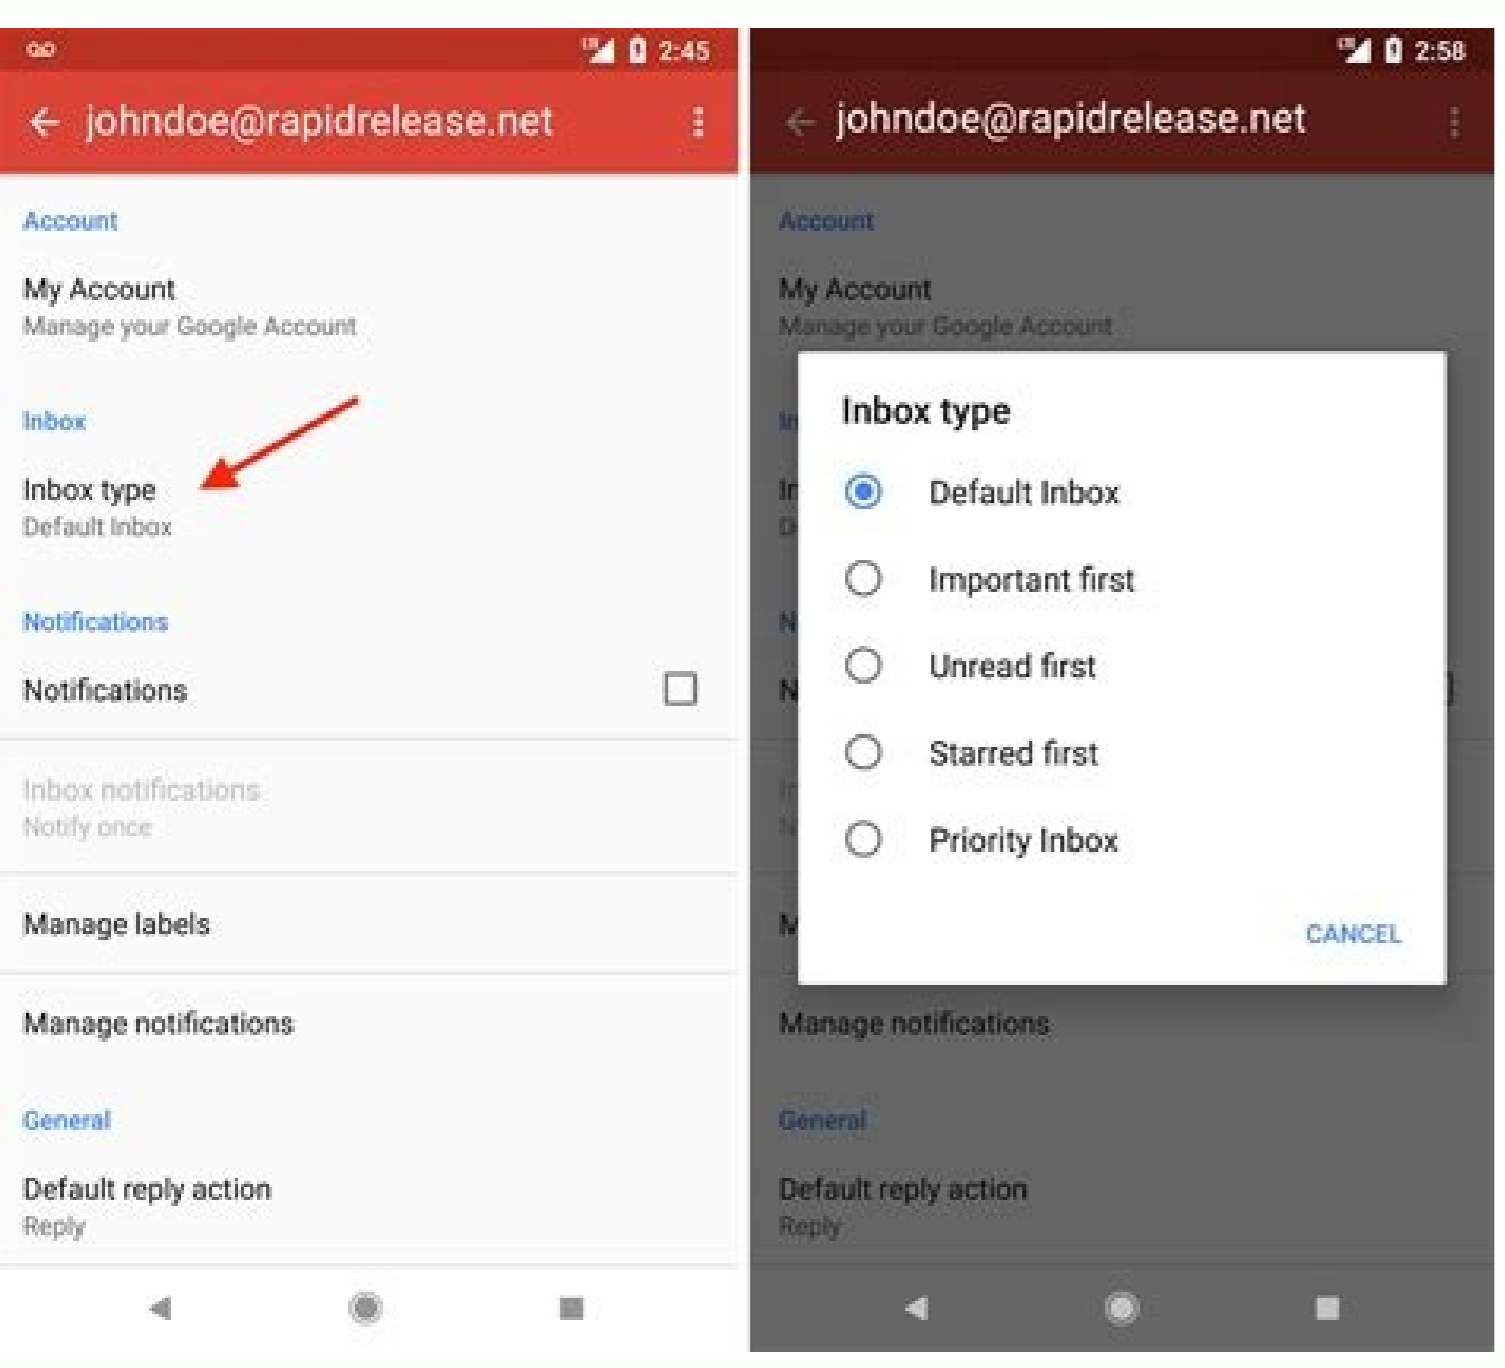

Add gmail account to iphone manually

How to add existing gmail account to iphone. Can't add child gmail account to iphone.