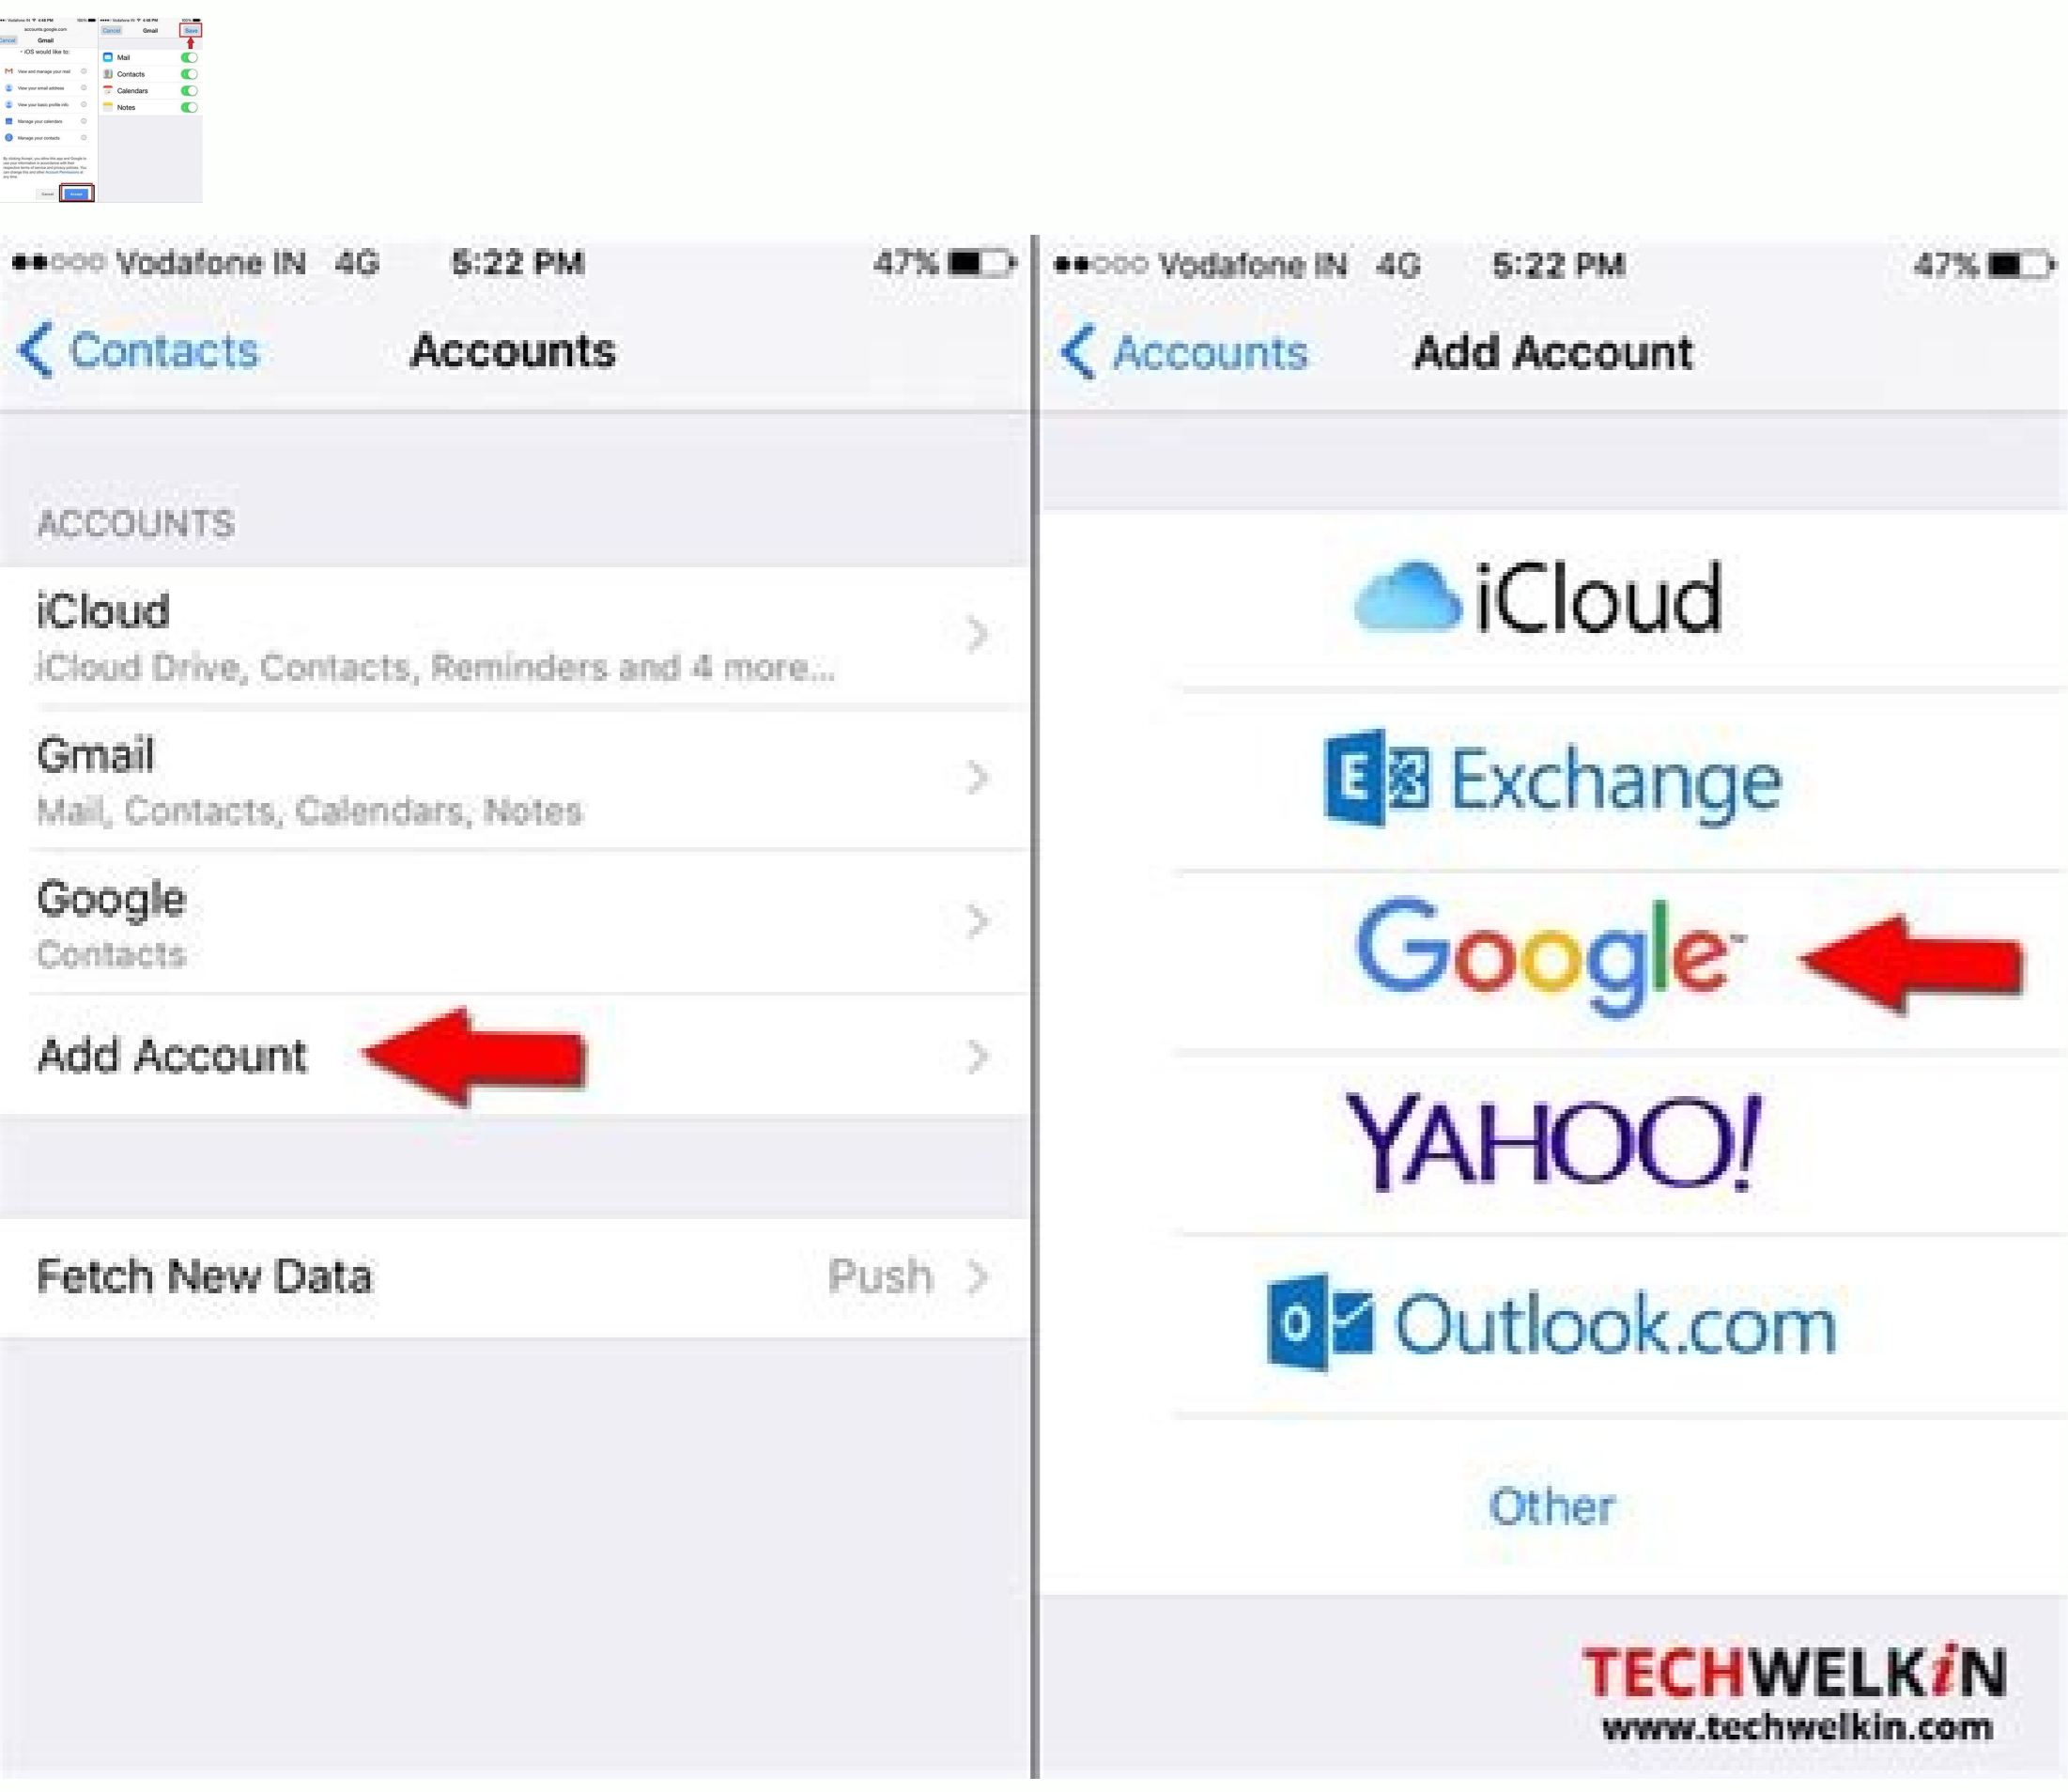

Add gmail account to iphone manually

How to add existing gmail account to iphone. Can't add child gmail account to iphone.